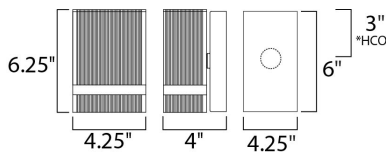

MEASUREMENTS

DIMENSION : 4.25" W x 6.25" H x 4" Ext
 BACK PLATE : 4.25" W x 6" H x 3" HCO
 HANGING WEIGHT : 2.38 lb

LAMPING

INPUT VOLTAGE : 120V
 LUMENS : 700 Rated (185 Del.)
 BULB : 4.5W LED PCB Integrated , 4W Total
 BULB INCLUDED : (Integrated)
 DIMMABLE : Triac CL
 CRI : 80+ CRI
 COLOR_TEMP : 3000K
 LIGHTING_DIRECTION : Down