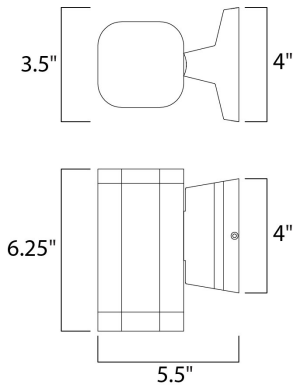

MEASUREMENTS

DIMENSION : 4.75" W x 5.25" H x 6" Ext
 BACK PLATE : 4.75" W x 4.75" H x 2.75" HCO
 HANGING WEIGHT : 3.3 lb

LAMPING

INPUT VOLTAGE : 120V
 LUMENS : 420 Rated
 BULB : 6W LED PCB Integrated , 6W Total
 BULB INCLUDED : (Integrated)
 DIMMABLE : No
 CRI : 80+ CRI
 COLOR_TEMP : 3000K