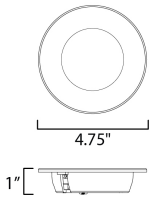

PRODUCT DESCRIPTION

Designed to install snug into a 4-0 junction box, this surface mounted fixture boasts the lowest profile possible similar to recessed lighting. The twist locking trim easily removes for installation with a frame that can be mudded-in for an even more streamlined design. Economically priced, the Snug is ideal for residential or commercial spaces looking for a more attractive option.

MEASUREMENTS

DIMENSION : 5" L x 5" W x 1.5" H
 CANOPY : 5" W x 1" H x 5" L
 HANGING WEIGHT : 0.25 lb

LAMPING

INPUT VOLTAGE : 120V
 LUMENS : 900 Rated (750 Del.)
 BULB : 11W LED AC Intergrated , 11W Total
 DIMMABLE : Triac or ELV
 CRI : 90 CRI
 COLOR_TEMP : 27-30-35-40-50K