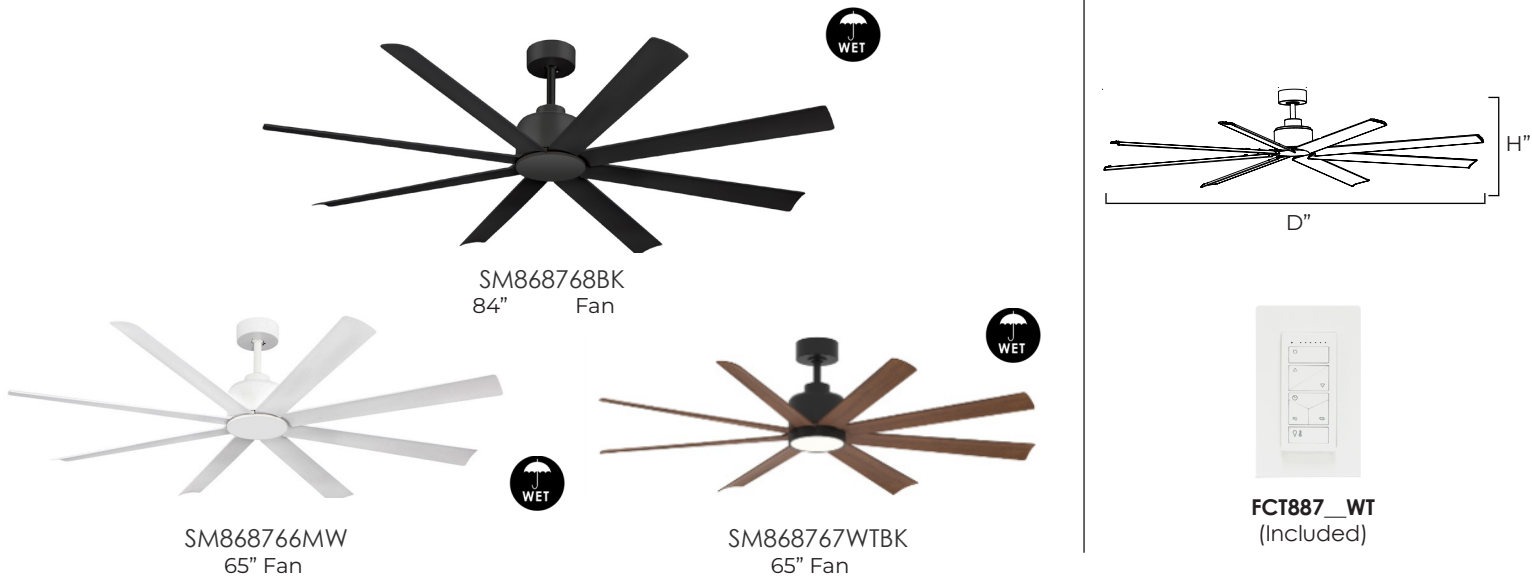

# CONDOR | SM868766 | SM868767 | SM868768

Expansive blade spans of 65" ABS blades or 80" aluminum blades, the Condor soars as an outdoor rated fan. Clean design with a DC motor and strong airflow performance. Available in Matte Black, Matte White, or Brushed Aluminum. No light kit included. Paired with a DC wall control that does not get interrupted by various frequencies and uses novel 3-wire installations to provide reliable functionality.

Indoor/Outdoor | DC Motor | 65" ABS Blades/80" Aluminum Blades | Wet Rated

SM868768 SM868767 SM868766

| LAMPING  | DIMENSIONS                                  | ENERGY INFO AT HIGH SPEED  | DOWNRODS  |
|--|---|--|---|
| NO LIGHT KIT   | 65" D x 13.5" H<br><b>BLADE:</b> 8 x 29.65" | <b>AIRFLOW:</b> 8792 CFM<br><b>AIRFLOW EFFICIENCY</b> 194 CFM / W<br><b>ELECTRICITY USE:</b> 33W     | 6" (FRD10006)<br>12" (FRD10012)<br>18" (FRD10018)<br>24" (FRD10024)<br>36" (FRD10036)<br>48" (FRD10048)<br>60" (FRD10060)<br>72" (FRD10072) |
| 24W LED Integrated, 120V<br><b>COLOR TEMP:</b> 30-40-50K, <b>CRI:</b> 90+<br><b>LUMENS:</b> 1m 800 DELIVERED | 65" D x 14.5" H<br><b>BLADE:</b> 8 x 29.65" | <b>AIRFLOW:</b> 8792 CFM<br><b>AIRFLOW EFFICIENCY</b> 194 CFM / W<br><b>ELECTRICITY USE:</b> 33W     |   |
| NO LIGHT KIT   | 84" D x 14" H<br><b>BLADE:</b> 8 x 37.6"    | <b>AIRFLOW:</b> 11,225 CFM<br><b>AIRFLOW EFFICIENCY</b> 307 CFM / W<br><b>ELECTRICITY USE:</b> 30.3W |   |

### BLADES:

**MATERIAL:** ABS OR ALUMINUM  
**PITCH:** 18°

**Includes:**  
6" Downrods

Always consult a qualified electrician before installing any lighting product.