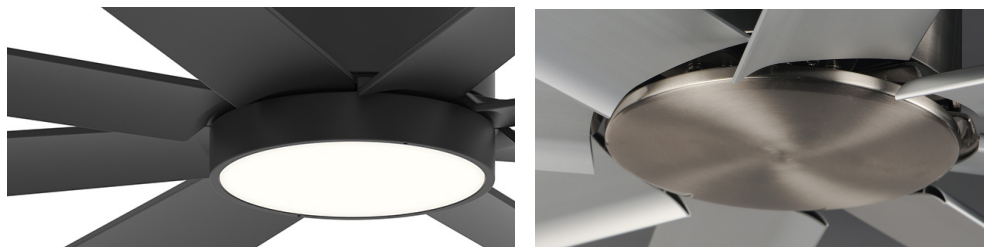

BLADES:

MATERIAL: ABS OR ALUMINUM
PITCH: 18°

Includes:
6" Downrods

Always consult a qualified electrician before installing any lighting product.

STUDIO•M

Modifications or Customizations: Please email contract@studiomlighting.com
Sample Request: Please email order@studiomlighting.com with subject line "Sample Order_ [Project Name] / [Specifier/Designer]"
All samples are subject to Studio M approval and must show proof of project and/or explanation.

Job Name:	Job Type:
Quantity:	Comments: